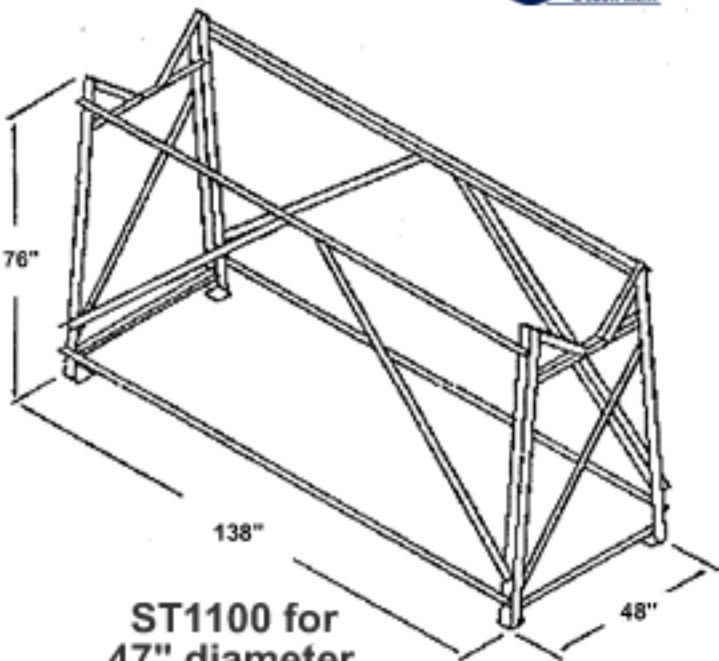

Singlewall Farm Tank Stands

**ST1100 for
47" diameter
1100 gallon
tank only**

**STLADDER
for either stand**

**ST550 for
300/550 gallon tanks**