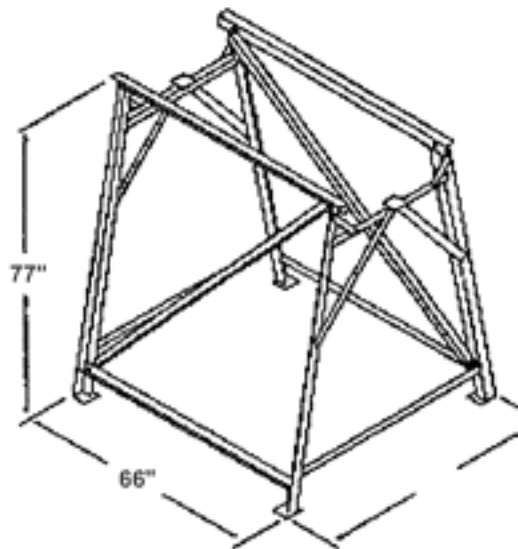

Singlewall Farm Tank Stands

**ST1100 for
47" diameter
1100 gallon
tank only**

**STLADDER
for either stand**

**ST550 for
300/550 gallon tanks**