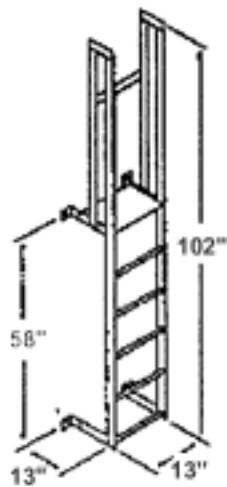

Singlewall Farm Tank Stands

**ST1100 for
47" diameter
1100 gallon
tank only**

**STLADDER
for either stand**

**ST550 for
300/550 gallon tanks**